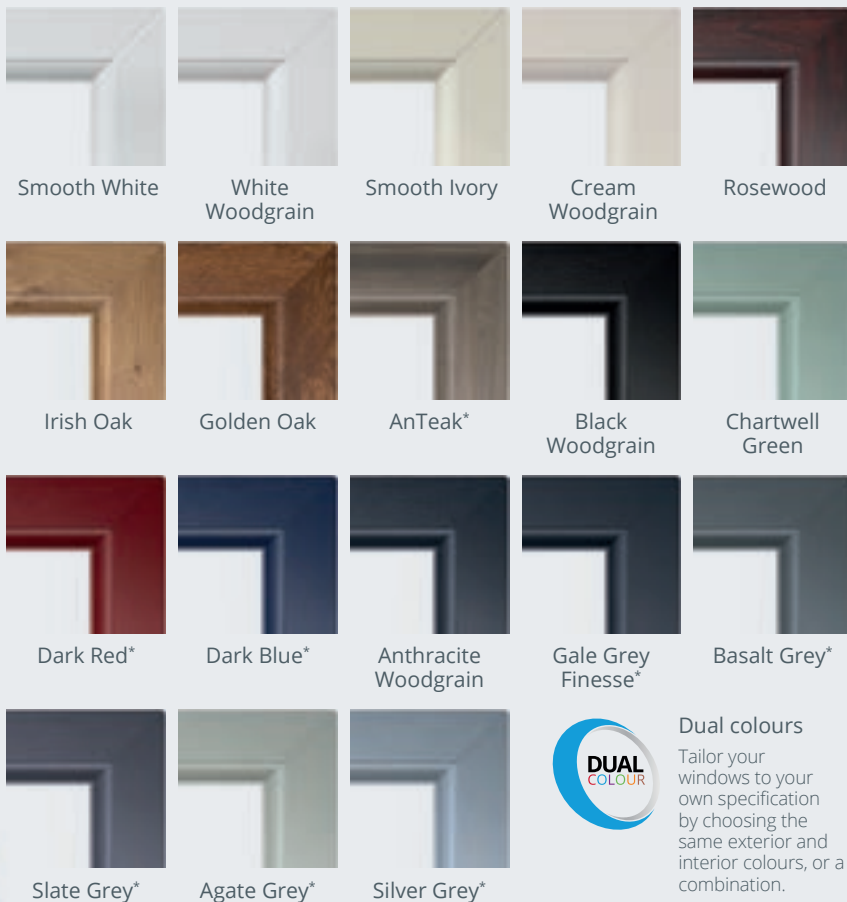

Add a splash of colour

To ensure the perfect match, all our windows and frames are available in a wide choice of colours.

Creating the look you want has never been easier.

Add some authenticity

Choose the right finishing touches to complement the look of your home.

Astragal Bar

Replicates the look of real wood and gives the illusion of individual panes.

Georgian Bar

Sitting within the sealed glass unit to provide an elegant and refined look.

*Longer lead times required