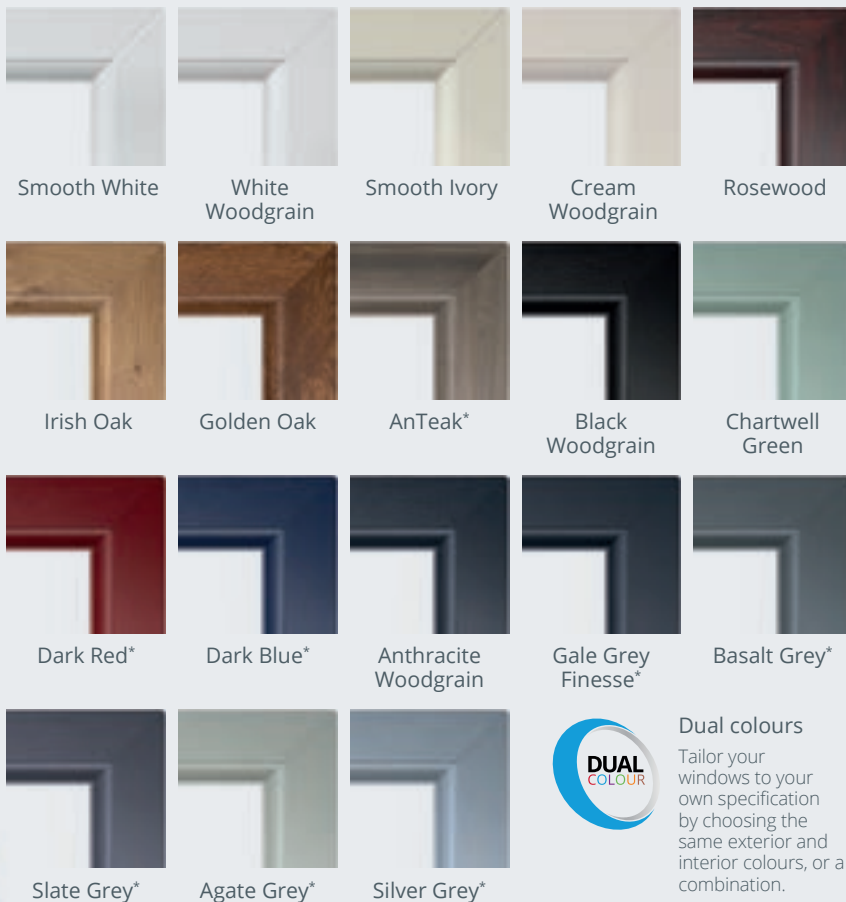

4 Fire escape

Suited for narrow openings and ideal for use as an emergency exit*.

Add a splash of colour

To ensure the perfect match, all our windows and frames are available in a wide choice of colours.

Creating the look you want has never been easier.

* Building Regulations 2010, Approved Document B (Fire Safety) pertaining to work carried out in England.

Add some authenticity

Choose the right finishing touches to complement the look of your home.

Astragal Bar

Replicates the look of real wood and gives the illusion of individual panes.

Georgian Bar

Sitting within the sealed glass unit to provide an elegant and refined look.

*Longer lead times required